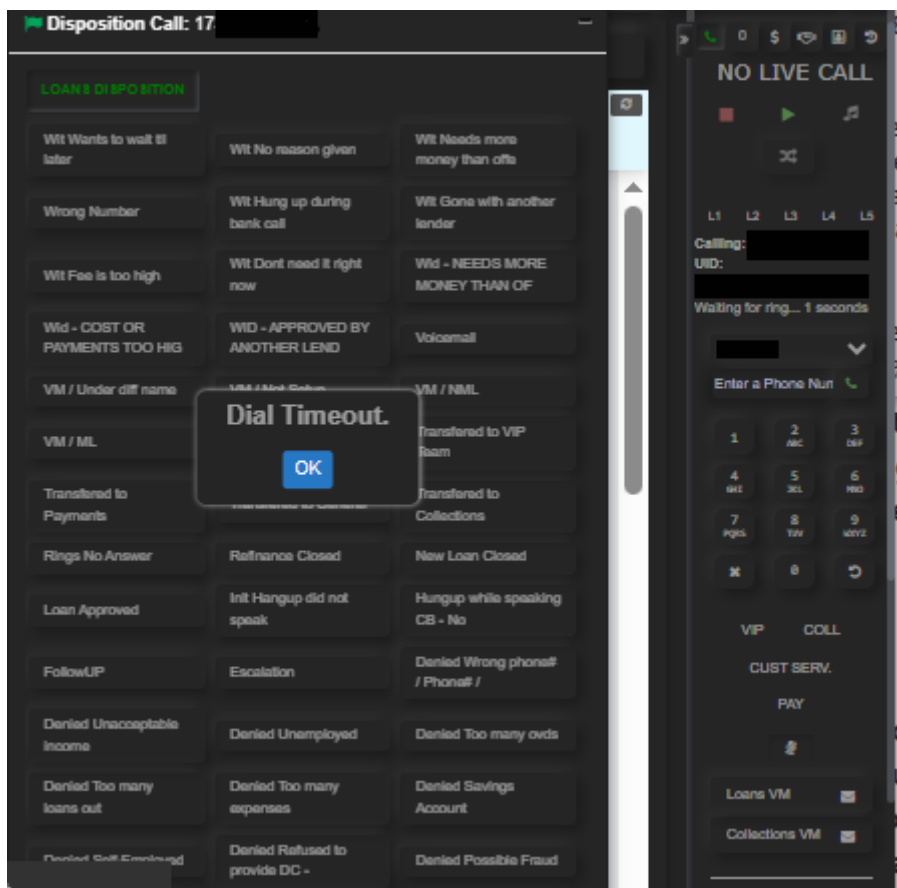

What to do in case of "Dial Time Out"?

Description:

Sometimes they report that when making the call it is cut off and a pop-up window appears with the text "Dial Time Out"

Example:

Solution:

In these cases this issue occurs because the number you are trying to dial is more than 10 digits long and starts with "1", to correct it or for it to work correctly you need to dial the correct 10-digit number.