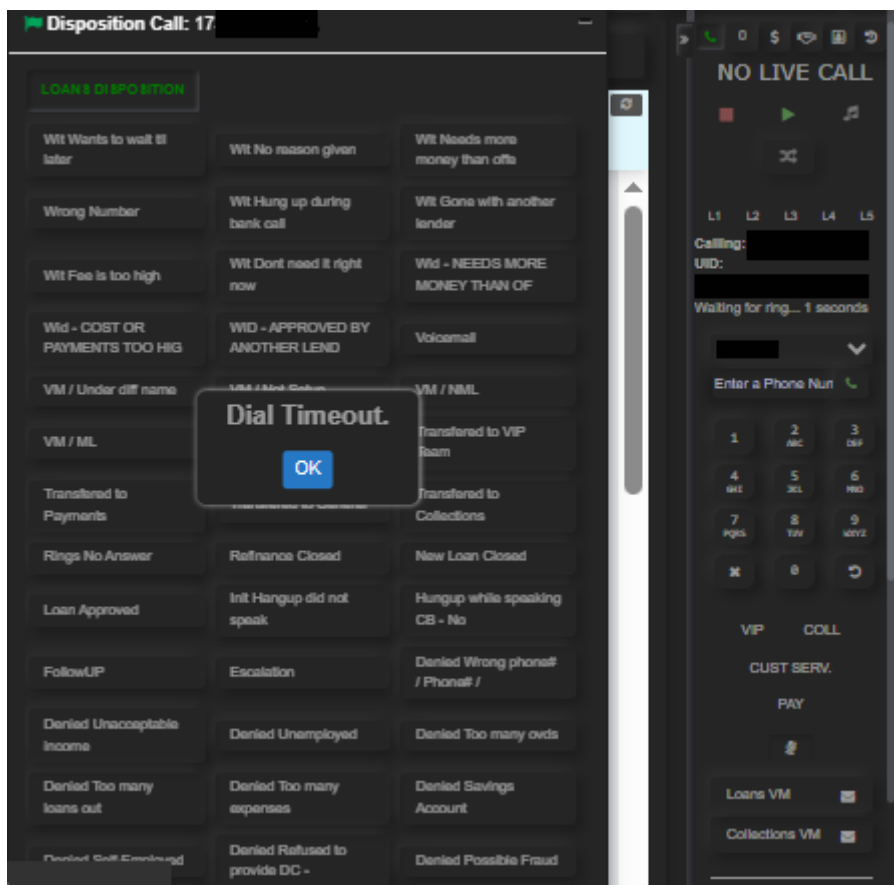

What to do in case of "Dial Time Out"?

Description:

Sometimes they report that when making the call it is cut off and a pop-up window appears with the text "Dial Time Out"

Example:

Solution:

In these cases this issue occurs because the number you are trying to dial is more than 10 digits long and starts with "1", to correct it or for it to work correctly you need to dial the correct 10-digit number.