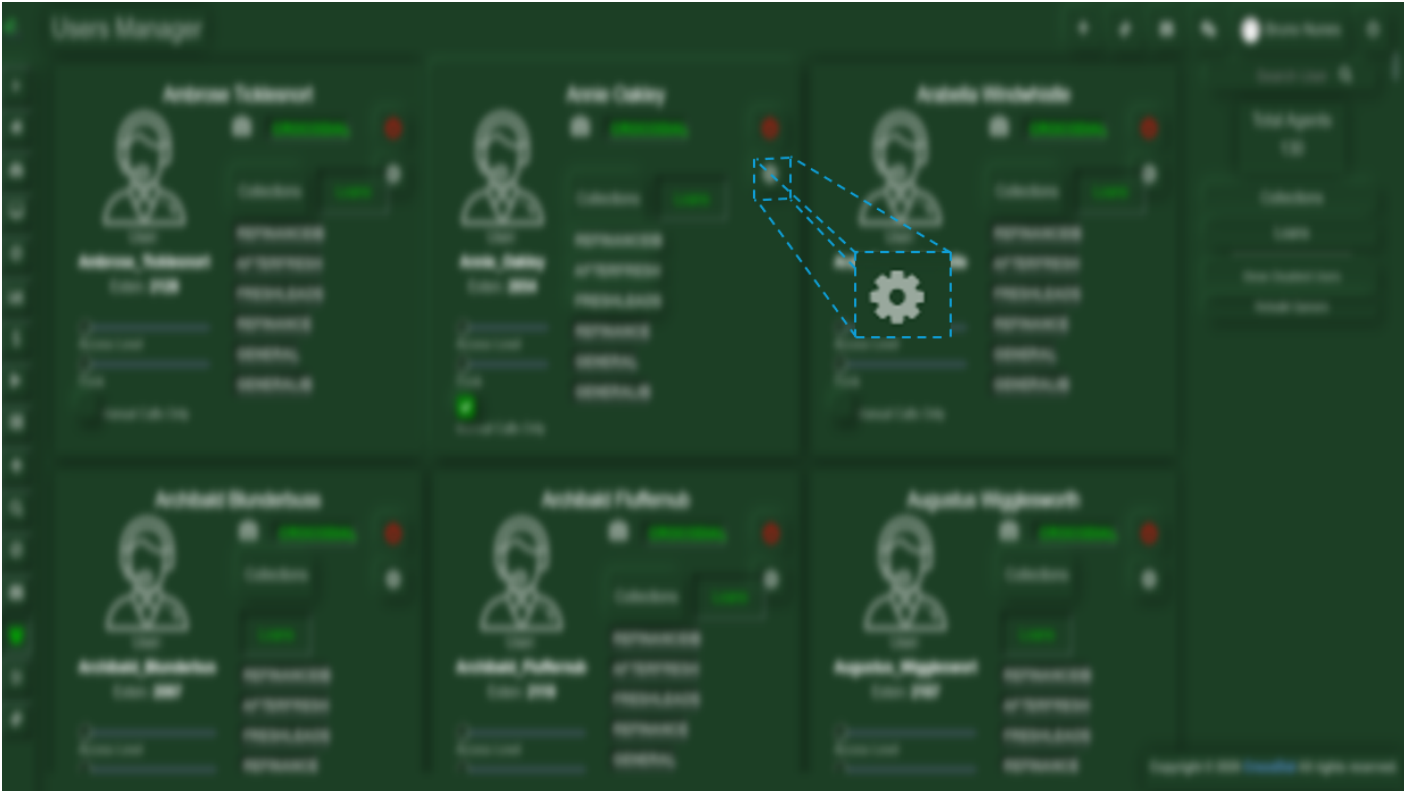

Edit User

You will notice that the selected user has a gear-shaped icon; this is the option used to edit the user.

Once here, you will have a variety of options available to make any adjustments or modifications you may require for the user.

Edit Users Bruno Nunes

Full Name: Arabella Windwhistle

Email: Email

Portfolio: CRO - CROCODIAL

Status: Active

Access Level: Agent

Extension: 2084

Profile: Collections **Loans**